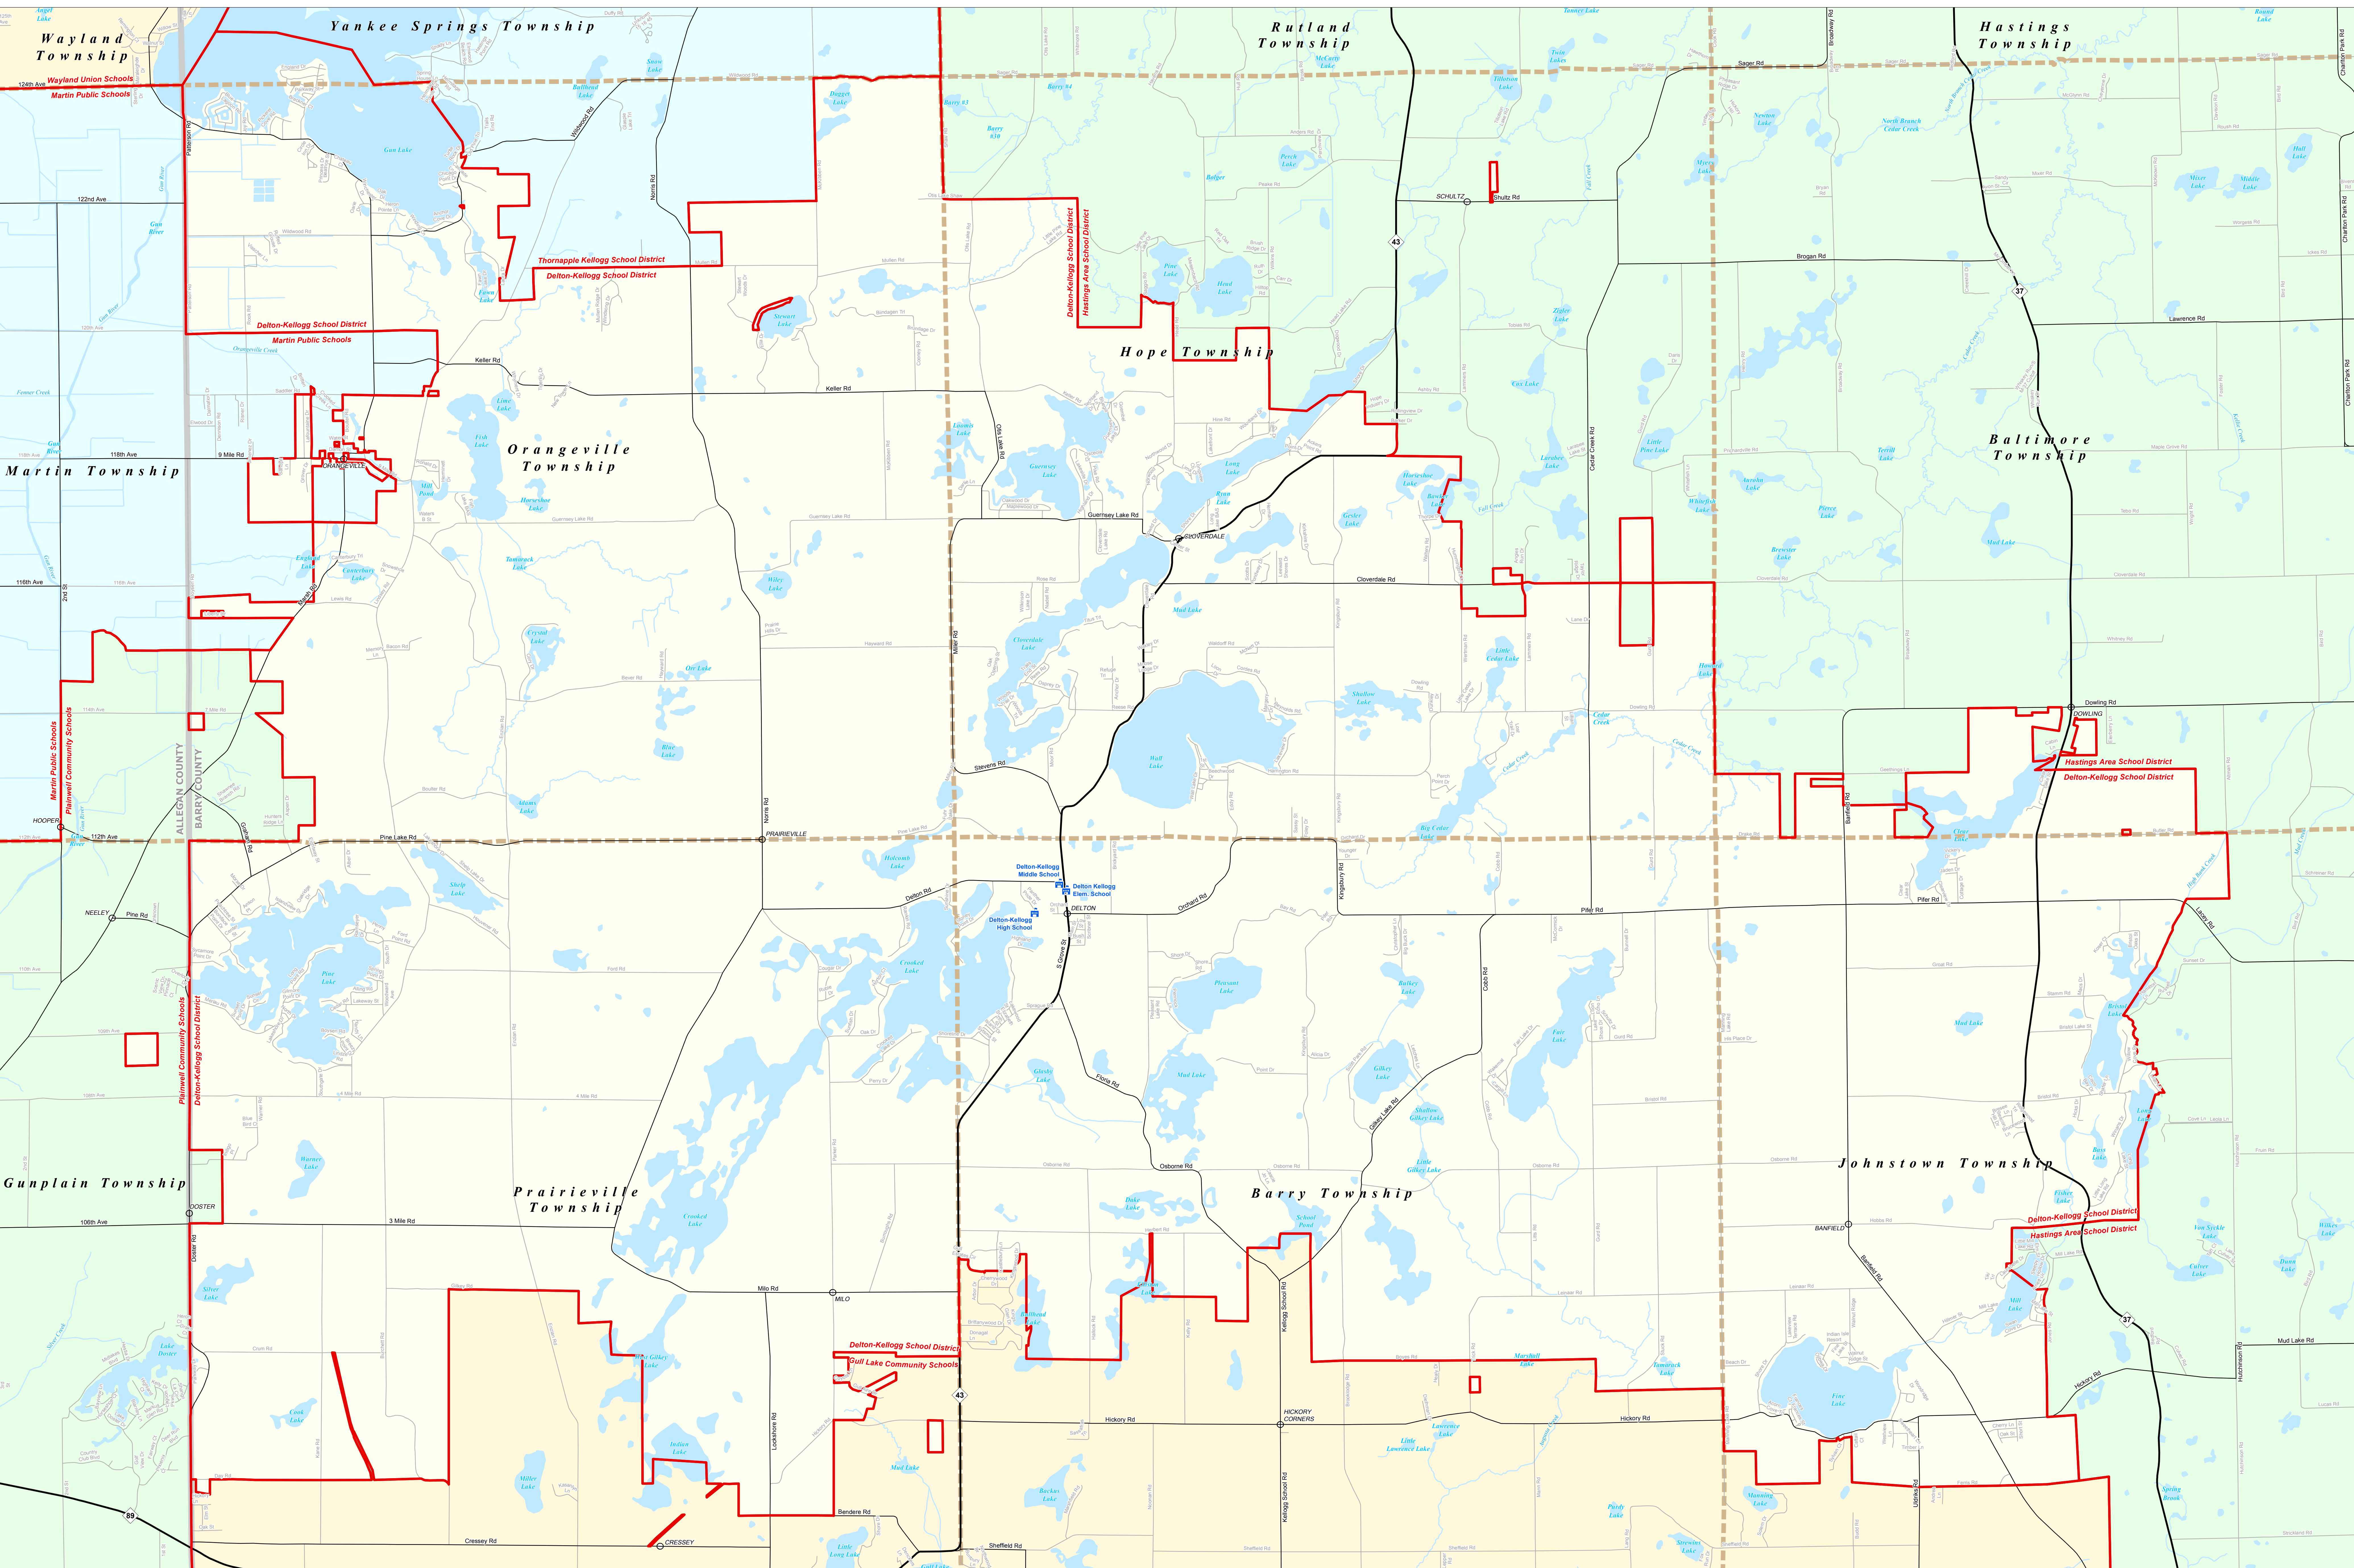

DELTON-KELLOGG SCHOOL DISTRICT

Barry ISD

All information presented in this publication is in the public domain and may be reproduced, reprinted, and redistributed as desired.

Legend	
School District	School
County	Freeway
City	Highway
Township	Primary Road
Village	Local Road
Census Designated Place	Railroad
	Water Feature
	River, Stream, or Drain